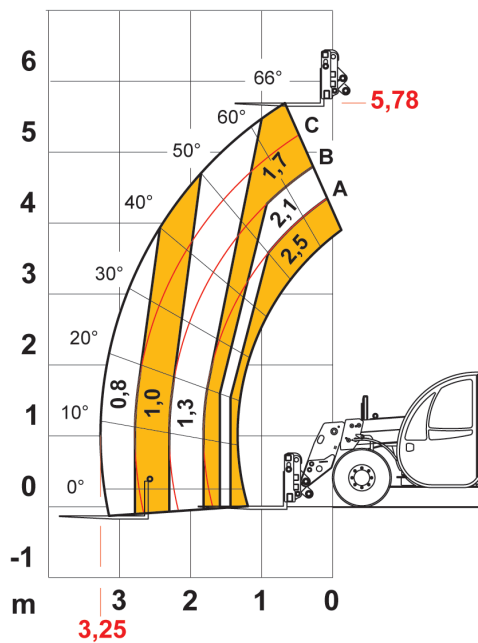

DIMENSIONS

Vehicle model	MINI AGRI 25.6
A	270 mm (10,6 in)
B	985 mm (38,8 in)
C	2350 mm (92,5 in)
D	765 mm (30,1 in)
F	3535 mm (139,2 in)
G	4125 mm (162,4 in)
H	1950 mm (76,8 in)
I	1850 mm (72,8 in)
L	1500 mm (59,1 in)
M	1850 mm (72,8 in)
P	1460 mm (57,5 in)
Q	3555 mm (140 in)
S	1433 mm (56,4 in)
T	200 mm (7,9 in)

MAX 2,5 t

AXBI377

EN1459

25.6